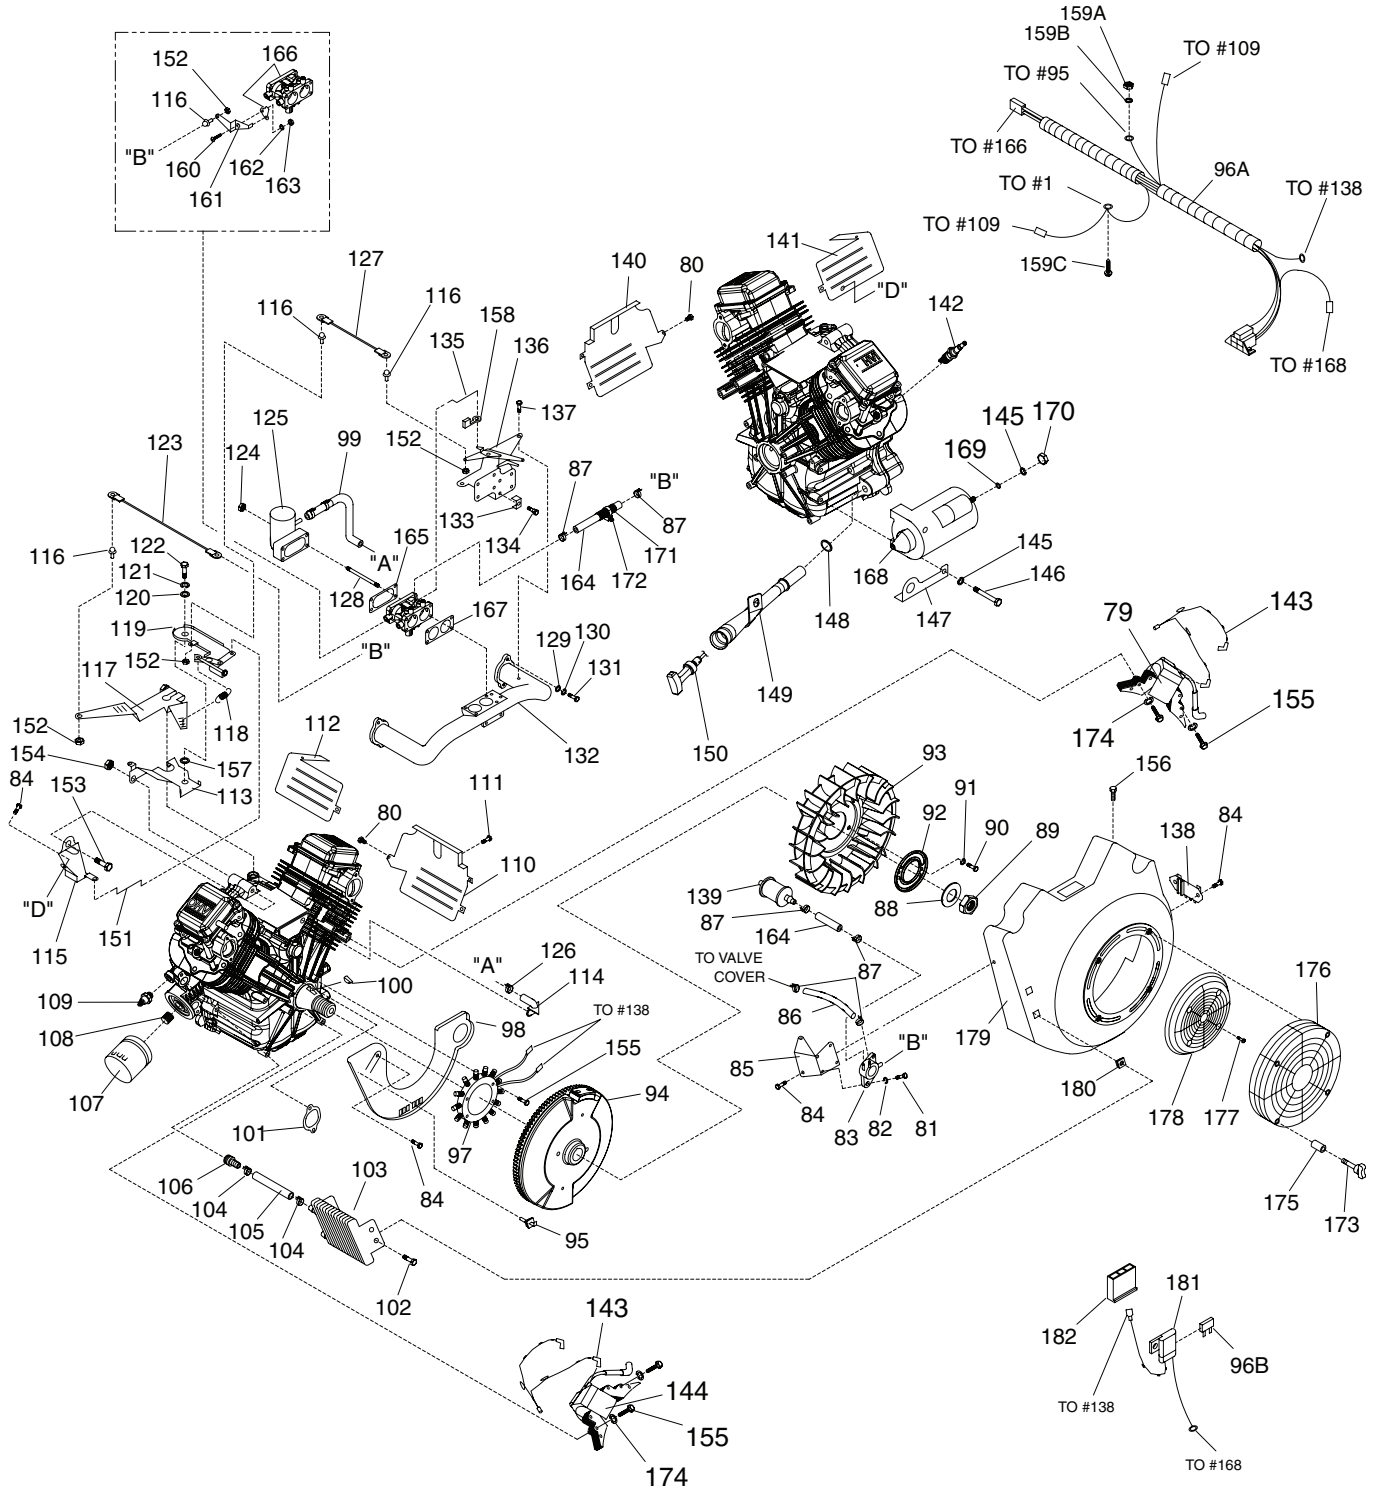

ITEM	PART NO.	QTY.	DESCRIPTION	ITEM	PART NO.	QTY.	DESCRIPTION
79	0E7743	1	ASSY, IGNITION COIL 270mm CYLINDER 1	132	0E3052	1	MANIFOLD,INTAKE VERT 2BBL CARB
80	0D6147	2	SCREW, HHFC M6-1.0 X 10mm	133	0E4190	4	CLAMP, 3/16" COATED CABLE
81	047411	2	SCREW, HHC M6-1.0 X 16	134	0F5579	4	SCREW, HHC W/SHLDR M5-0.8 X 20
82	022097	2	WASHER, LOCK M6	135	0D8559	1	ROD, CHOKE
83	0F6263	1	PUMP, IMPULSE	136	0D7237	1	ASSY, BELDEN BRACKET W/ BELLCRANK
84	045756	21	SCREW, HHTT M6-1.0X 10 YC	137	0E5139	3	SCREW HHFC M6-1.0 X 8mm
85	0D6027	1	BRACKET, FUEL PUMP	138	0A2702	1	REGULATOR, 20 AMP
86	030340P	1	HOSE 1/4" ID X 7" LONG	139	0F0106	1	FILTER, FUEL
87	048031C	6	CLAMP HOSE BAND 1/4	140	0D1142A	1	WRAPPER, LOWER CYLINDER 2
88	0C3033	1	WASHER, M24	141	0D1143	1	WRAPPER, UPPER CYLINDER 2
89	0C3034	1	NUT,HEX M24	142	0E6037	2	SPARKPLUG NGK #BKR4E
90	048571	2	SCREW, HHC M8-1.25 X 10 G8.8	143	0F1177	1	ASSEMBLY, GROUND WIRE
91	0A5992	2	WASHER, SHAKEPROOF INT M8 SS	144	0C3052	1	ASSY, IGNITION COIL GV-990 CYLINDER 2
92	0C3032	1	PLATE, FAN	145	022129	3	WASHER, LOCK M8-5/16
93	0C3031	1	FAN, NYLON	146	061906	2	SCREW, HHC M8-1.25 X 85 G8.8
94	0C9182	1	FLYWHEEL ASSEMBLY W/ L.C. MAGNETS	147	0D6026	1	LIFT HOOK, STARTER
95	0E4997	1	CONNECTOR, GROUND WIRE	148	090072	1	O-RING, OIL CLR
96A	0F0911	1	VS WIRE HARNESS	149	0D6655	1	TUBE, DIPSTICK
96B	0E7237	1	30 AMP FUSE	150	0C8434C	1	ASSEMBLY, DIPSTICK W/ HANDLE
97	0F1153B	1	STATOR, OUTLINE W/ LUGS 14.25"	151	0D9863	1	ROD, IDLE ADJUSTMENT
98	0C3016C	1	PLATE, BACKING GT990 WITH OIL COOL	152	0D9784	4	NUT, LOCK HEX M3-0.5
99	0E4845	1	ASSEMBLY,BREATHER TUBE GTV	153	0E0486	1	SCREW, SHC M10-1.5 X 75 G10.9
100	082774	1	KEY, WOODRUFF 4 X 19D	154	0E5343	1	NUT, LOCK FL-SERRATED M10-1.5
101	0C3043	2	GASKET, MANIFOLD / PORT	155	092079	8	SCREW, TAPTITE M6-1.0 X 25
102	0C9764	4	PLASTITE,1/4-15 X 3/4	156	0C8566	4	SCREW, HHC M6-1.0 X 20
103	0C3026	1	COOLER, OIL	157	0E5113	1	WASHER NYLON 0.375" I.D.
104	0F6301	4	CLAMP, HOSE OETIKER 16.5mm	158	0D1366	1	BUSHING, GOVERNOR ROD
105	0C9806	2	HOSE, 3/8" I.D. X 6" LONG	159A	022471	1	NUT HEX #8-32
106	035461	2	BARBED STR 1/4NPT X 3/8	159B	022264	1	WASHER LOCK #8-M4
107	070185B	1	FILTER, OIL BLACK 75mm LONG	159C	0F2094	1	SCREW PPHM M3-0.5 X 8 SEMS
108	0C7292	1	NIPPLE, 3/4"-16 UNF	160	036933	1	SCREW, PPHM #10-32 X 3/8"
109	0F0830	1	SWITCH, OIL PRESSURE	161	0D6311	1	BRACKET, THROTTLE
110	0C3019	1	WRAPPER, LOWER CYLINDER 1	162	022152	1	WASHER, LOCK #10
111	0E5153	2	SCREW THTT #10-24 X 3/8"	163	022158	1	NUT, HEX #10-32
112	0C3018	1	WRAPPER, UPPER CYLINDER 1	164	030340R	2	HOSE 1/4" ID X 10" LONG
113	0D3868	1	BRACKET, SUPPORT-GOVERNOR ADJUST	165	0D4026	1	GASKET,ARBX TO SPCR/CARB
114	0E4804	1	HOSE, BLOWER HSG TO BREATHER	166	0E8951	1	CARBURETOR DENI GTV990
115	0E0553	1	ASSY, IDLE SPEED SUPPORT BRACKET	167	0D4023	1	GASKET,MANIFOLD TO CARB
116	0D6342	4	STUD, BALL M3-0.5	168	0E4271	1	STARTER, DELCO REMY SD80
117	0E0552	1	ASSY, GOVERNOR LEVER	169	022145	1	WASHER, FLAT M8
118	0E1150	1	SPRING, GOVERNOR	170	0F5467	1	NUT, HEX M8-1.25 YELLOW ZINC
119	0D9884	1	ASSY, IDLE SPEED ADJUST W/ GROMMET	171	086061G	1	SLEEVING, 1/2" ID X 2" LG
120	0D3876	1	WASHER, FLAT M5	172	029333A	1	TIE WRAP, UL 7.4" X .19" BLK
121	049226	1	WASHER, LOCK M5	173	0C5136	4	KNOB, AIR CLEANER
122	045770	1	SCREW, HHC M5-0.8 X 10	174	022097	4	WASHER, LOCK M6-1/4"
123	0D6257	1	ROD, GOVERNOR	175	0E3146	4	SPACER, ROTATING SCREEN GUARD
124	052857	4	NUT LOCK FLANGE M6-1.0	176	0D7815A	1	GUARD, ROTATING SCREEN
125	0D3959A	1	ADAPTOR,CARB-AIRBOX,M6 BOSSES	177	0D7115	4	SCREW, #10 SHEET METAL
126	048031N	1	HOSE CLAMP, BAND 12mm I.D.	178	0D9684A	1	SCREEN, ROTATING
127	0D9999	1	ASSY, IDLE SPEED ADJUSTMENT ROD	179	0E4046E	1	HOUSING, BLOWER VERTICAL L&G
128	0D6021	4	STUD, METRIC	180	0C9763	4	NUT, GROMMET 1/4 PLUG
129	070008	4	WASHER, FLAT M8	181	0F1155A	1	ASSY, FUSE WIRE W/ RING LUG
130	070006	4	WASHER, LOCK M8	182	0F1150	1	HOUSING CONN PACKARD 56 SERIES
131	049821	4	SCREW, SHC M8-1.25 X 30